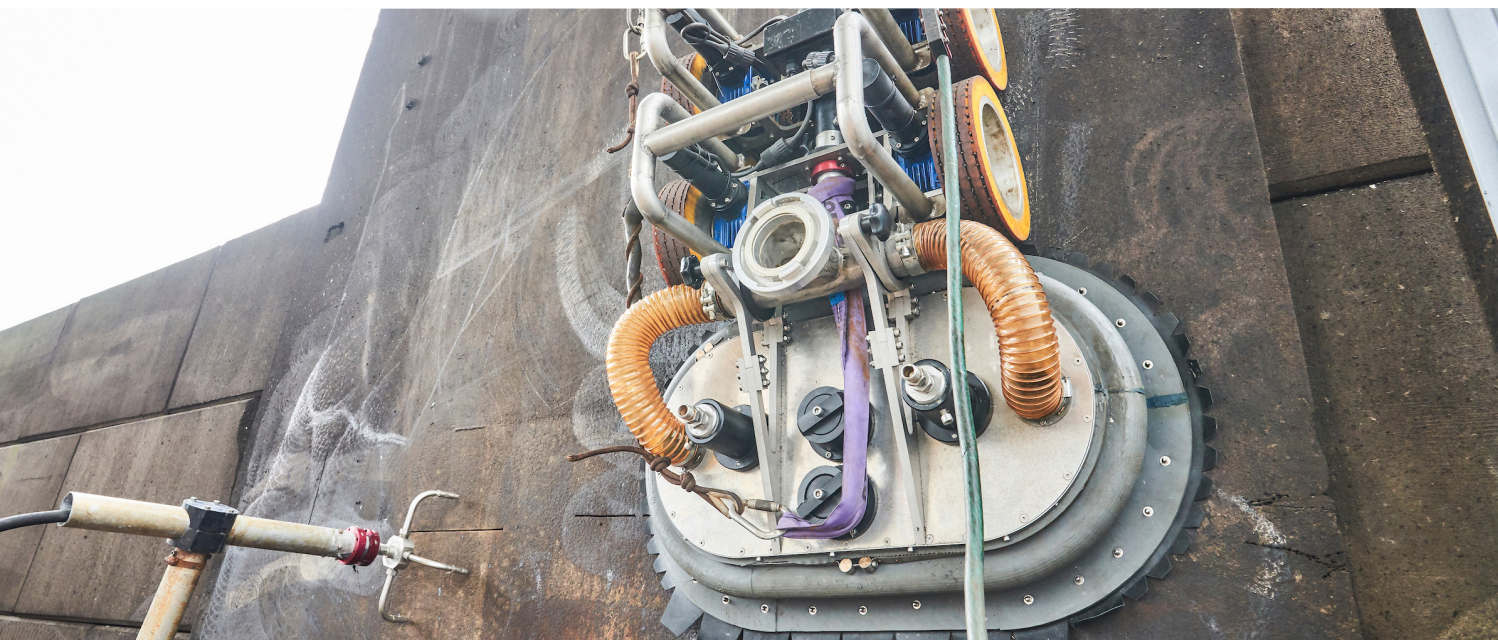

With the Crawler, REYM can now offer a revolutionary cleaning method. No scaffolding, manual work or toxic emissions. Instead, a better result than the traditional cleaning method.

#### How does the Crawler work?

The Crawler is a remote-controlled high-pressure cleaning robot. It has 'permanent magnets', enabling it to effortlessly work its way over any surface in order to clean both the interior and exterior of carbon steel tanks. The Crawler can be equipped with a vacuum application to suck up loose contaminants. No matter how complicated your cleaning issue, the Crawler provides the solution.

#### Cost-efficient

The great advantage of the Crawler is that it can operate at great heights without the use of scaffolding. This makes the Crawler faster, more flexible and more cost-efficient. The Crawler is extremely suitable for the removal of paint, coatings and rust. In addition, it is an ideal transport vehicle for collecting photo or video material, for example in order to identify damage to a tank.

#### Safe and durable

The Crawler is ideal for non-entry systems, which are entered as little as possible during the cleaning of tanks. The Crawler can easily be used for any carbon steel pipe or tank with a minimum diameter of 8 metres. The use of high-pressure cleaning along with the vacuum system ensures contaminants are immediately removed and not spread. Not only is this good for the environment but also for the health of your employees.